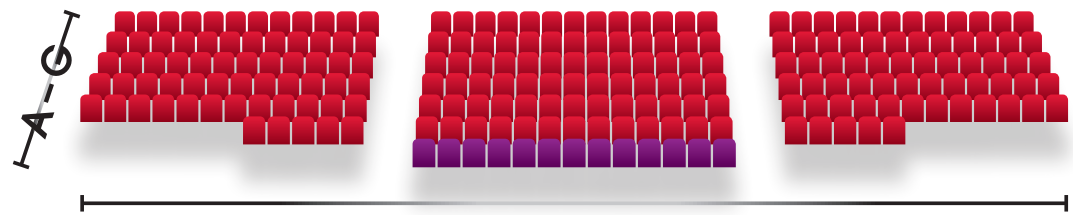

Balcony

Circle

Stalls - Ground Level

Key  = Wheelchair position  = Restricted view