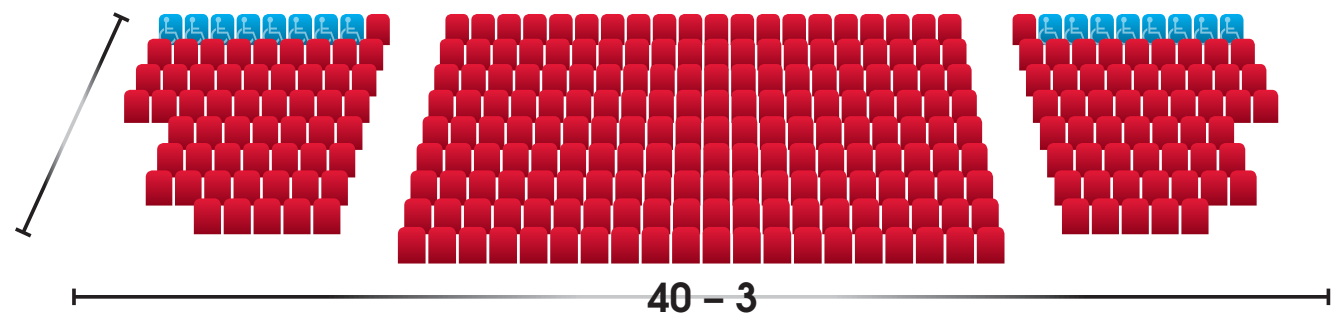

Balcony

Circle

Stalls - Ground Level

Key  = Wheelchair position  = Restricted view