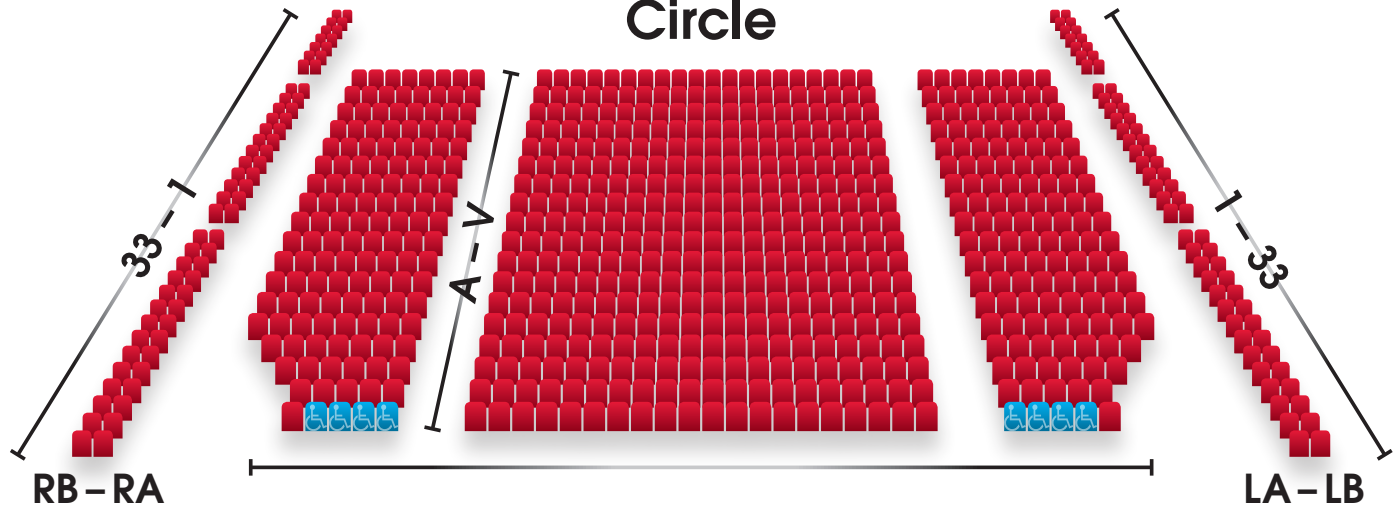

Balcony

Circle

Stalls - Ground Level

Key  = Wheelchair position  = Restricted view