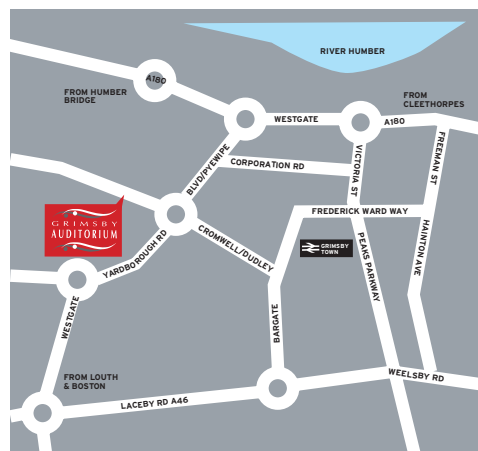

HOW TO FIND US

FREE CAR PARKING

Over 350 on-site car parking space and 10 coach parking spaces

SATELLITE NAVIGATION

DN31 2BH

Key = Wheelchair position = Restricted view

Lincs Inspire

Leisure • Libraries • Entertainment

Lincs Inspire Limited is working to inspire people to lead more active and healthy lives through a wide range of sporting, leisure, cultural and learning services in and around North East Lincolnshire. It's team of dedicated staff manage five sporting facilities, four libraries, the Grimsby Auditorium as well as arts and sports development service and a public archive function. The company is focused on inspiring local people to achieve their aspirations, develop new skills, keep active, meet people and have fun!