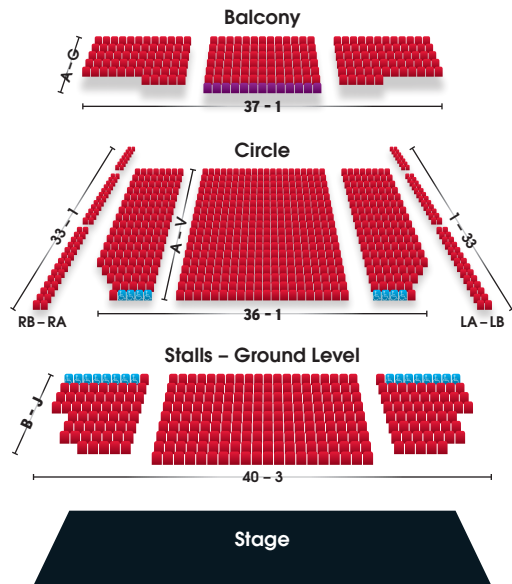

STANDARD SEATING PLAN